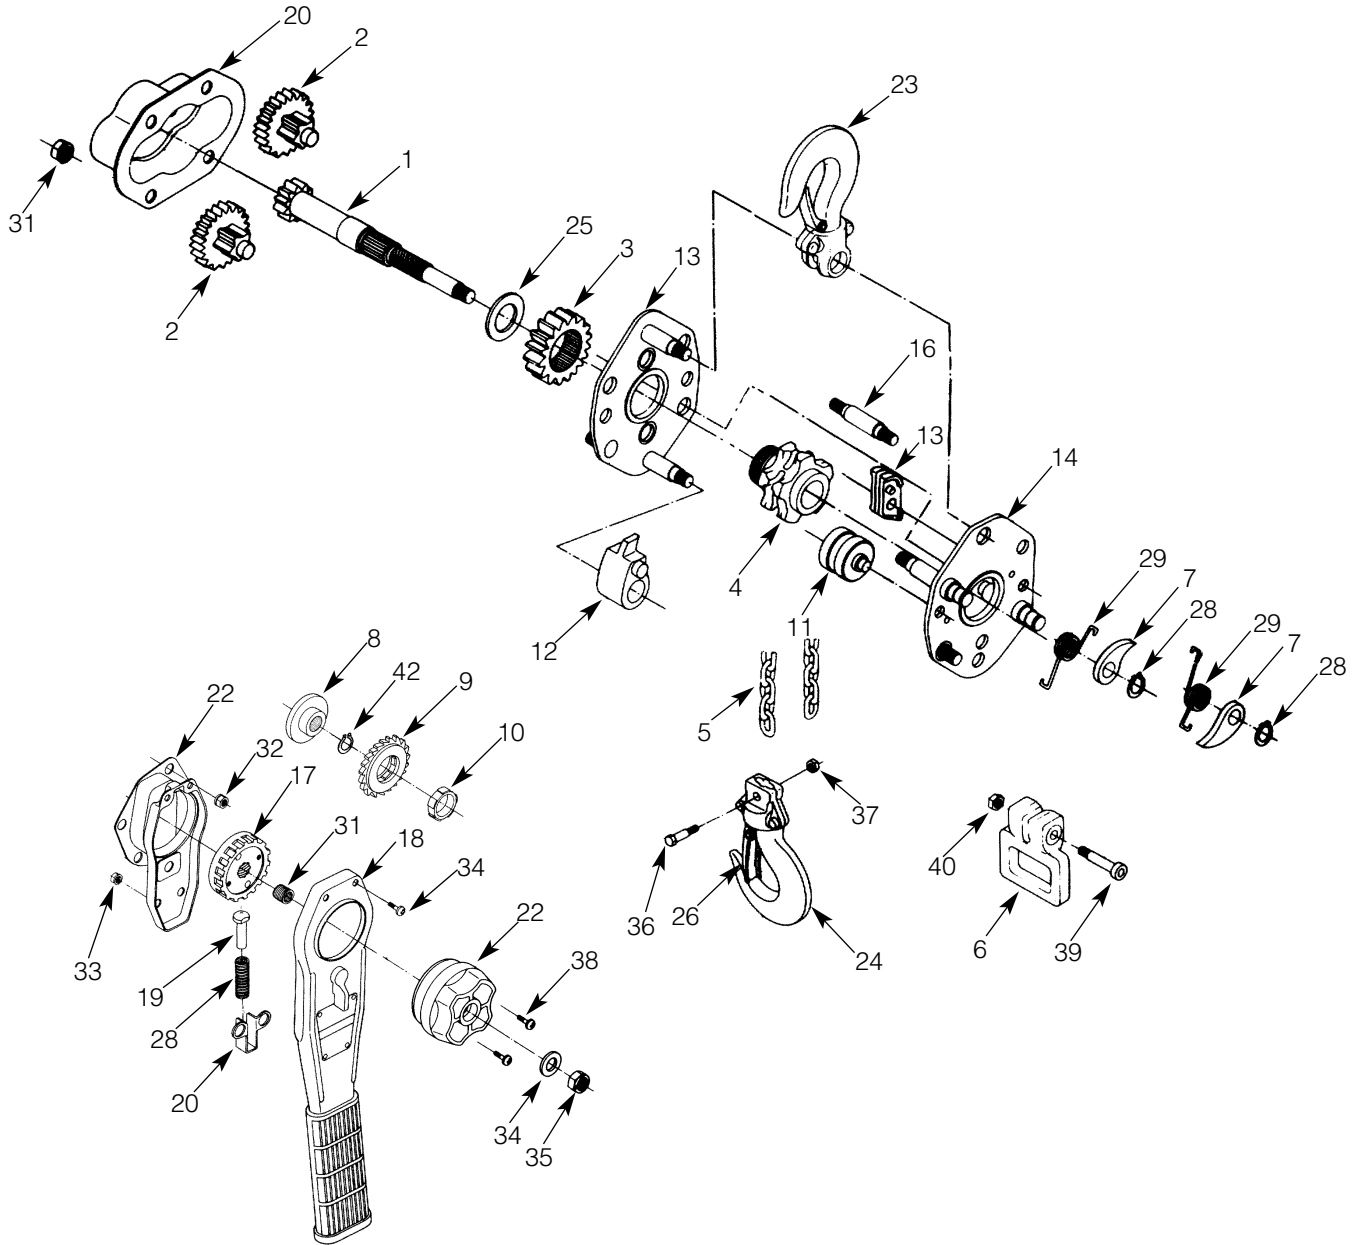

1.5 Ton Model

Contact your nearest Coffing Hoists Service Center for parts and service or a complete list at info@trestlerhoist.com. Please have the hoist model number, serial number, and part number with description available for reference.

Parts List for 1.5 Ton Model

Ref. No.	Description	Part No.	Qty
1	Pinion Shaft	KRB4001	1
2	Pinion with Pinion Gear	KRB4002T	2
3	Load Gear	KRB4004	1
4	Load Sheave	KRB4005	1
5	Load Chain	V71	1
6	Stop Grip	KRB40062	1
7	Pawl	IRB4007	2
8	Disc Hub	KRB4008	1
9	Ratchet Wheel	KRB4009	1 set
10	Interlocking Ring	KRB4011	1
11	Chain Guide	KRB4012A	1
12	Stripper	KRB4015A	1
13	Chain Guide	KRB4017	1
14	Gear Side Plate	KRB4018A	1
15	Handle Side Plate	KRB4020A	1
16	Stay Bolt (D)	KRB4021	1
17	Disc Nut	KRB4023	1
18	Operating Handle	NRB4024	1
19	Spring Shaft	IRB3030	1
20	Shaft Base	IRB3031	1
21	Gear Cover	KRB4037	1
22	Ratchet Cover	KRB4040T	1
23	Guide Handle	IRB4042	1
24	Top Hook Assembly	KRB4048U	1
25	Bottom Hook Assembly	KRB4053U	1
26	Pinion Shaft Washer	IRB4059	1
27	Safety Latch Assembly	KHH5074T	2
28	Change Over Spring	IRB3116	1
29	Snap Ring	SRC51010	2
30	Pawl Spring	KRB4104	2
31	Free Wheeling Spring	KRB4106	1
32	Spring Nut	HSNM8	8
33	Spring Nut	HSNM8	2
34	Screw & Spring Washer	CMSM6 x 10S2	2
35	Flat Washer	IRB4136	1
36	Lock Nut	HNNM8	1
37	Chain Fastening Bolt	KHH5048	1
38	Lock Nut	HUN1M8	1
39	Screw & Spring Washer	CMSM6 x 25S2	2
40	Socket Bolt	CBM8 x 50	1
41	Lock Nut	HNNM8	1
42	Snap Ring	SRC51014	1