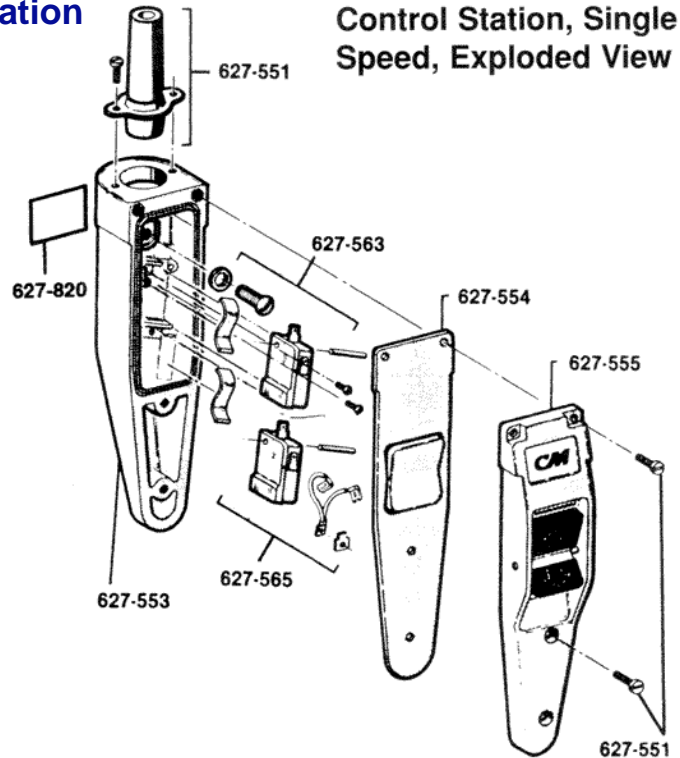

# Lodestar XL Electric Chain Hoist Control Station Single Speed Parts List

## Control Station, Single Speed, Exploded View

Key No.	Part Name	Number Required	Part Number
627-552	Control Station (Items 627-553, 627-554, 627-555, 627-563, 627-565 and 627-820)	1	28630
627-551	Control Station Kit Consists of: 1-Neoprene Grommet 1-Grommet Retainer Ring 2-Grommet Retainer Ring Attaching Screw 4-Cover Attaching Screw	1	28627
627-553	Case	1	28873
627-554	Gasket	1	26876
627-555	Cover Assembly (Decal & Rocker included)	1	51477
627-563	Control Station Parts Kit Consists of: 1-Strain Cable Attaching Screw 1-Strain Cable Attaching Screw Washer 2-Switch Mounting Pin 2-Pin Retainer Screw	1	51481
627-565	Control Station Switch Kit Consists of: 2-Switch 1-Jumper 1-Terminal 1-Screw	1	51472
627-820	Warning Label	1	24842

\* Also order control Station Kit Key No. 627-551, Part No. 28627.